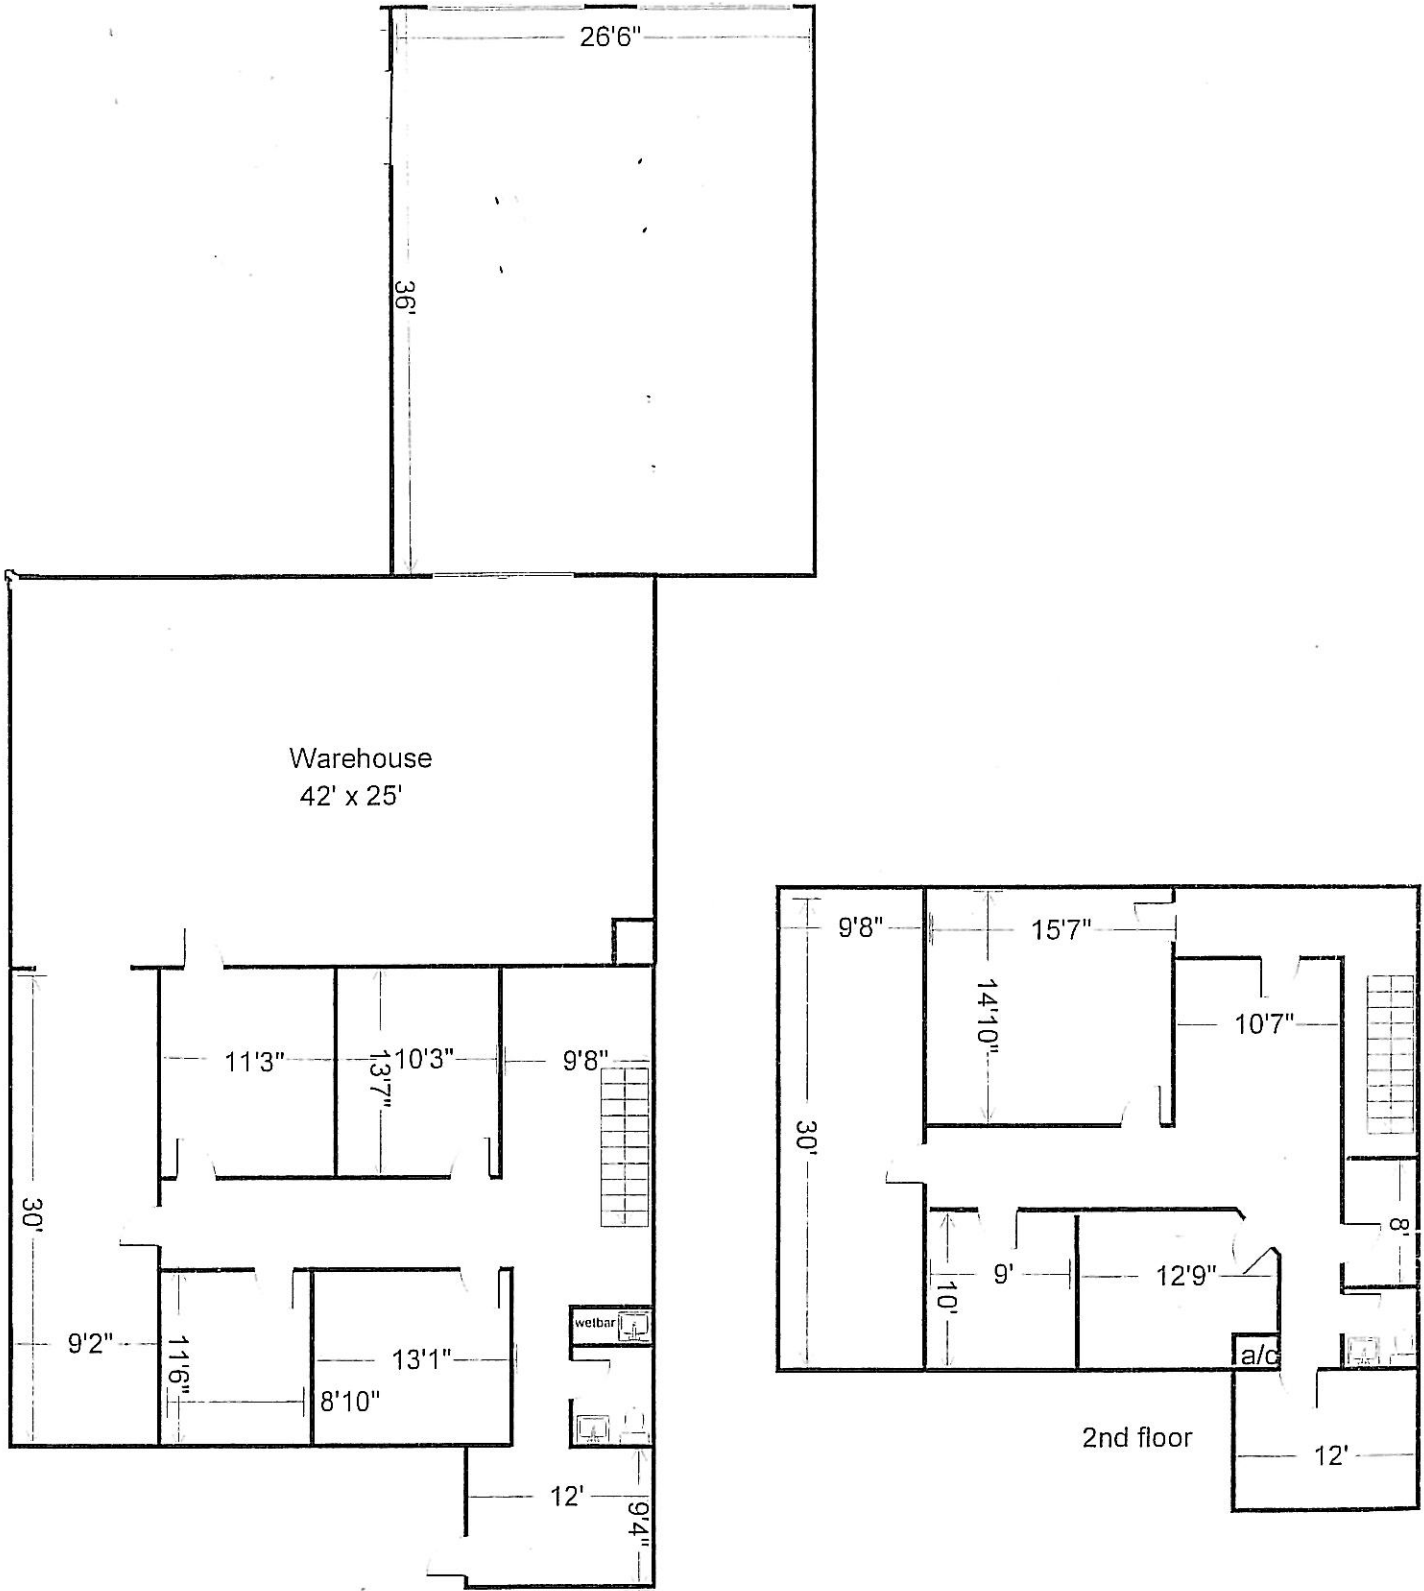

8825 SOLON # F1

Office - 2,942 Sq. Ft.

Warehouse - 2004 Sq. Ft.

TOTAL - 4,946 SQUARE FEET