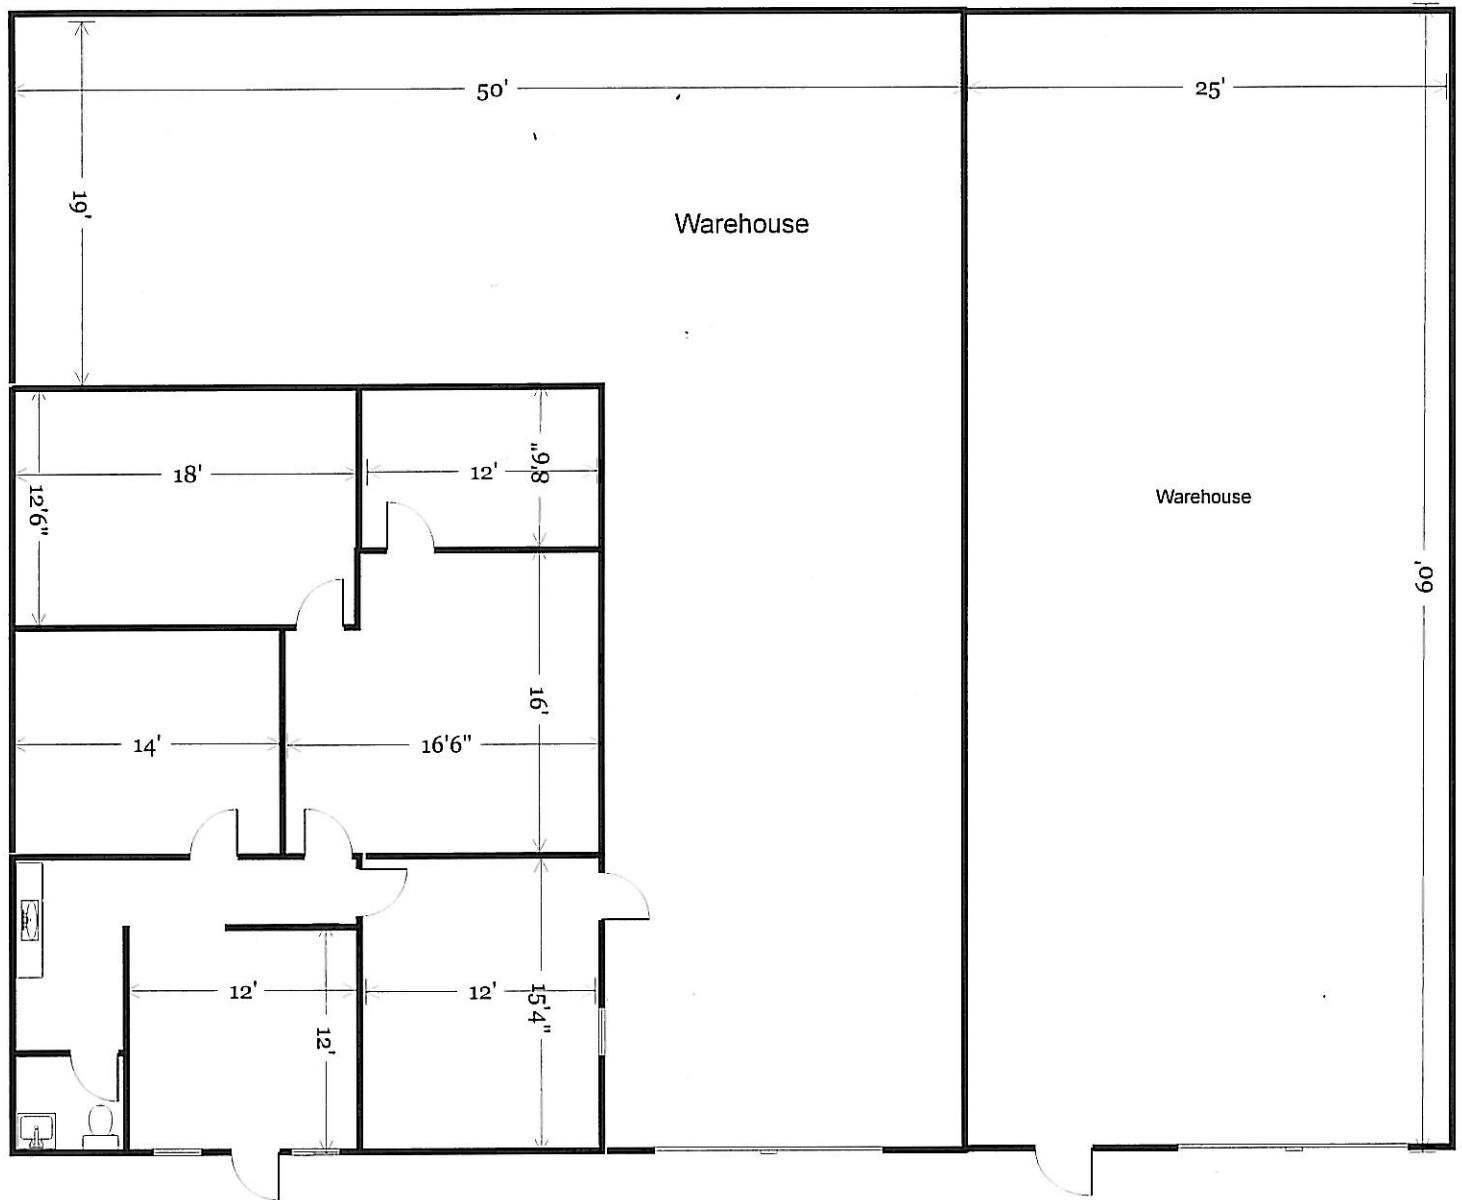

1800 SHERWOOD FOREST #A-2

1,000 Sq. Feet/Office  
3,500 Sq. Feet/Office  
TOTAL - 4,500 SQ. FEET